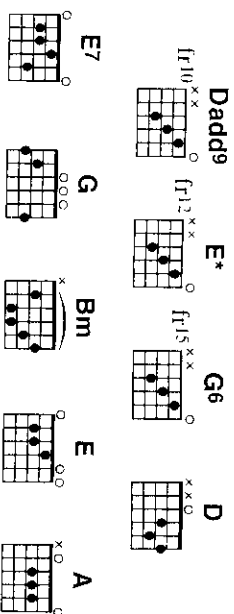

Eight Days A Week

Words & Music by
John Lennon & Paul McCartney

Intro | Dadd9 | E+ | G6 | Dadd9 ||

Verse 1
D Ooh, I need your love, babe,
G Guess you know it's true.

D Hope you need my love, babe,
G Just like I need you.

Chorus 1
Bm Hold me, love me,
Bm Hold me, love me.

D I ain't got nothing but love, babe,
G Eight days a week.

Verse 2
D Love you every day, girl,
G You're always on my mind.
D One thing I can say, girl,
G Love you all the time.